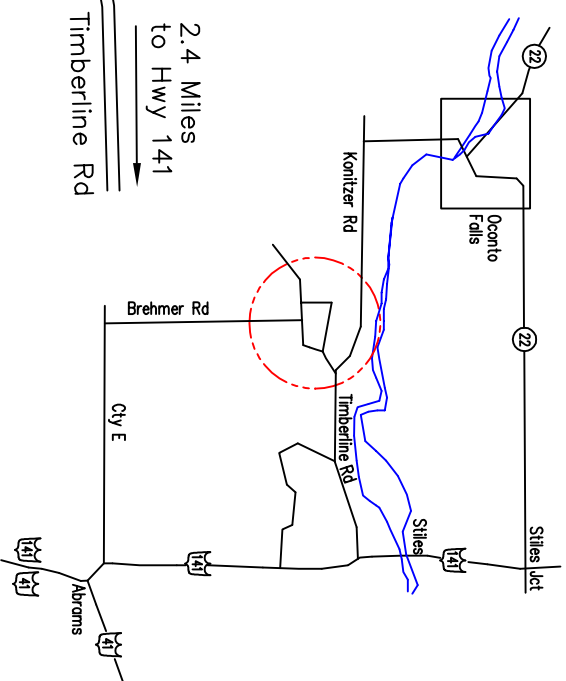

### General Location Map

3.0 Miles to Oconto Falls

Numbers on the map indicate sign board locations. Each sign is numbered to correspond with the map. To find your location on the trail, simply check the number on the sign at your location and match it with the number on your map.

Trail Name	Trail Length	Skill Level
Brehmer Creek Trail	6.3K	3.9M
Coral Berry Trail	2.4K	1.5M
Timber Wolf Trail	1.8K	1.1M
Blackberry Ramble	2.0K	1.25M

- P** = Parking Area
- T** = Toilet

Please park on one side of the road only