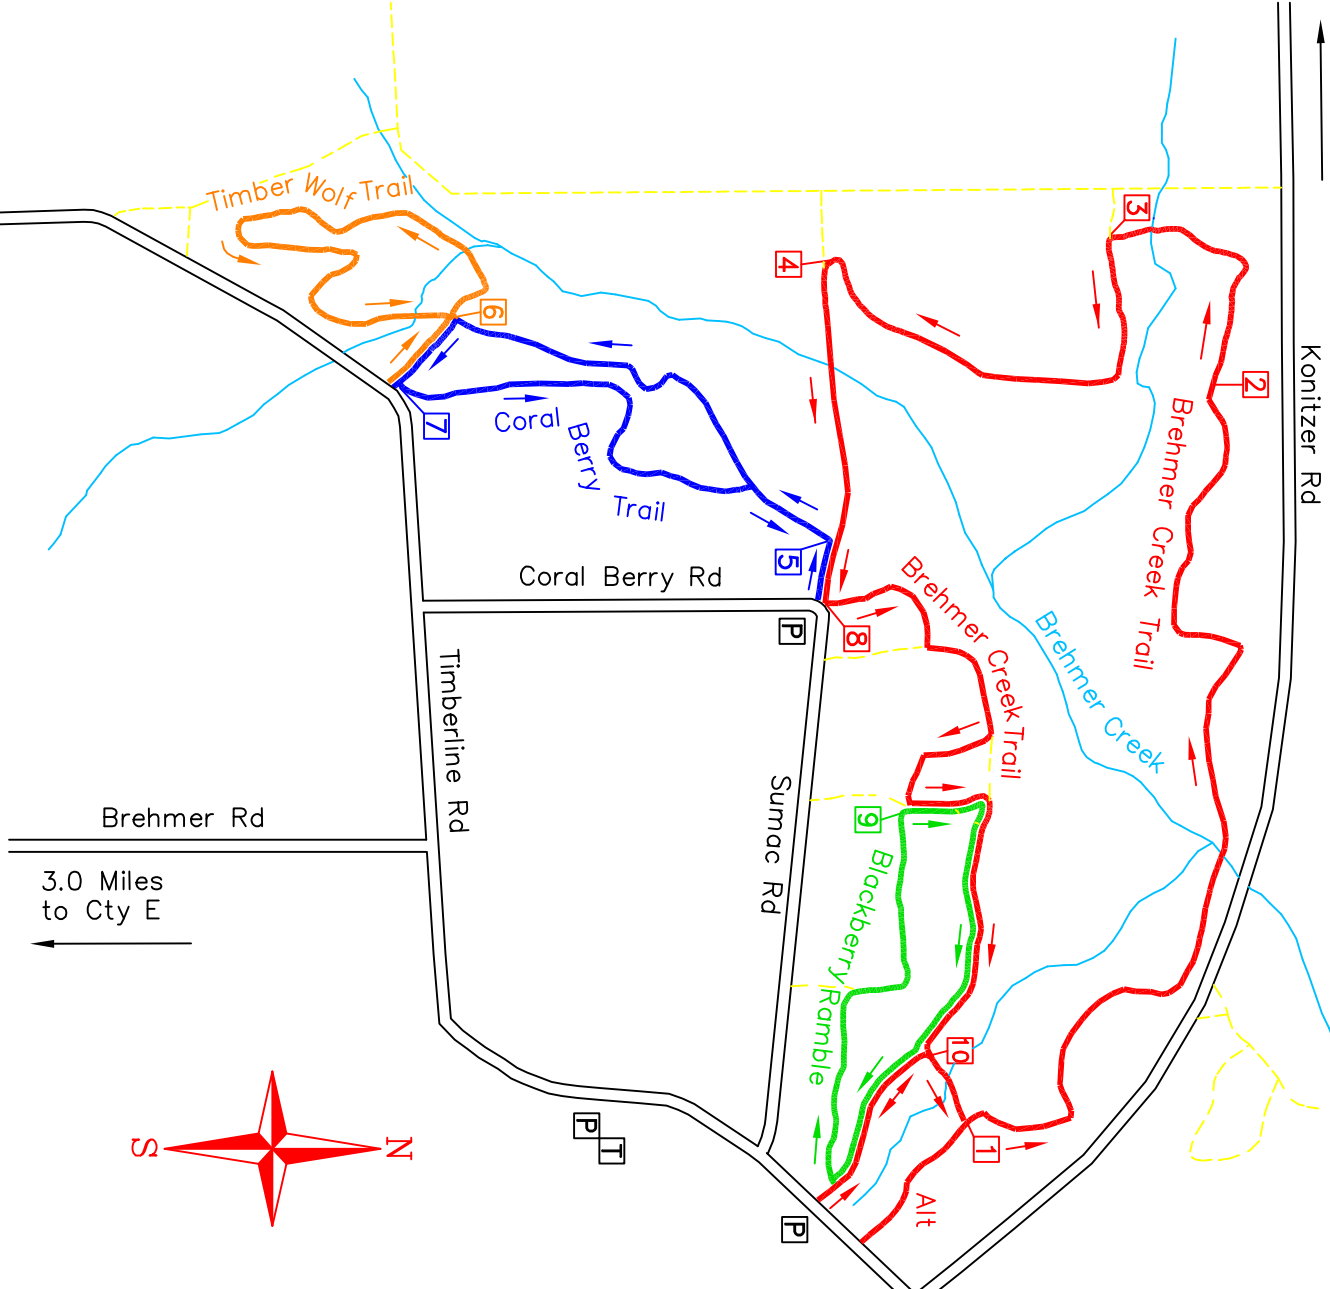

### General Location Map

3.0 Miles to Oconto Falls

Numbers on the map indicate sign board locations. Each sign is numbered to correspond with the map. To find your location on the trail, simply check the number on the sign at your location and match it with the number on your map.

Trail Name	Trail Length	Skill Level
Brehmer Creek Trail	6.3K	3.9M
Coral Berry Trail	2.4K	1.5M
Timber Wolf Trail	1.8K	1.1M
Blackberry Ramble	2.0K	1.25M

- P** = Parking Area
- T** = Toilet

Please park on one side of the road only